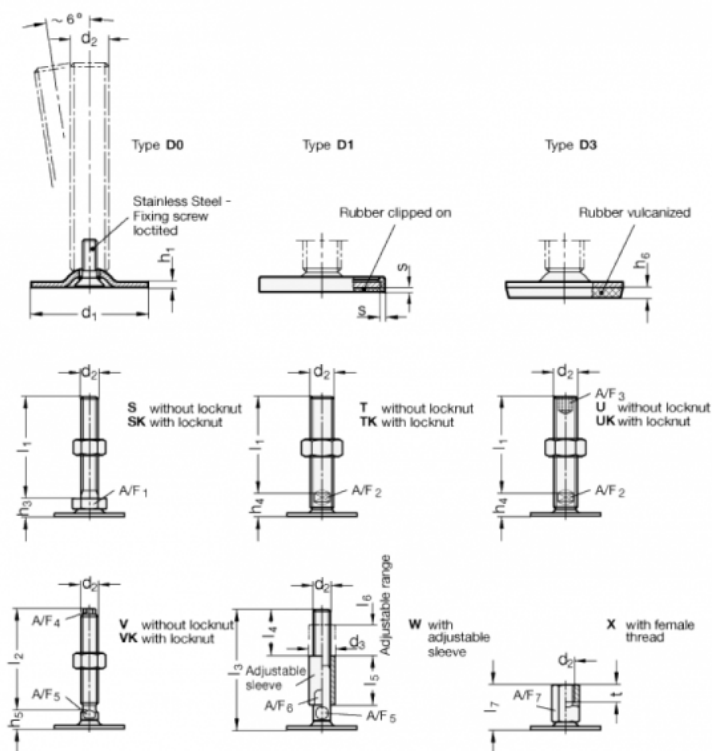

Article number: 204150M1675D1TK
 Description: E+G levelling foot
 GN 41-50-M16-75-D1-TK
 Note: TK With nut, Wrench flat at the bottom

Measures

- A/F2 = 12
- d1 = 50
- d2 = M16
- h1 = 2.5
- h4 = 17
- h6 =
- l1 = 75
- s = 2